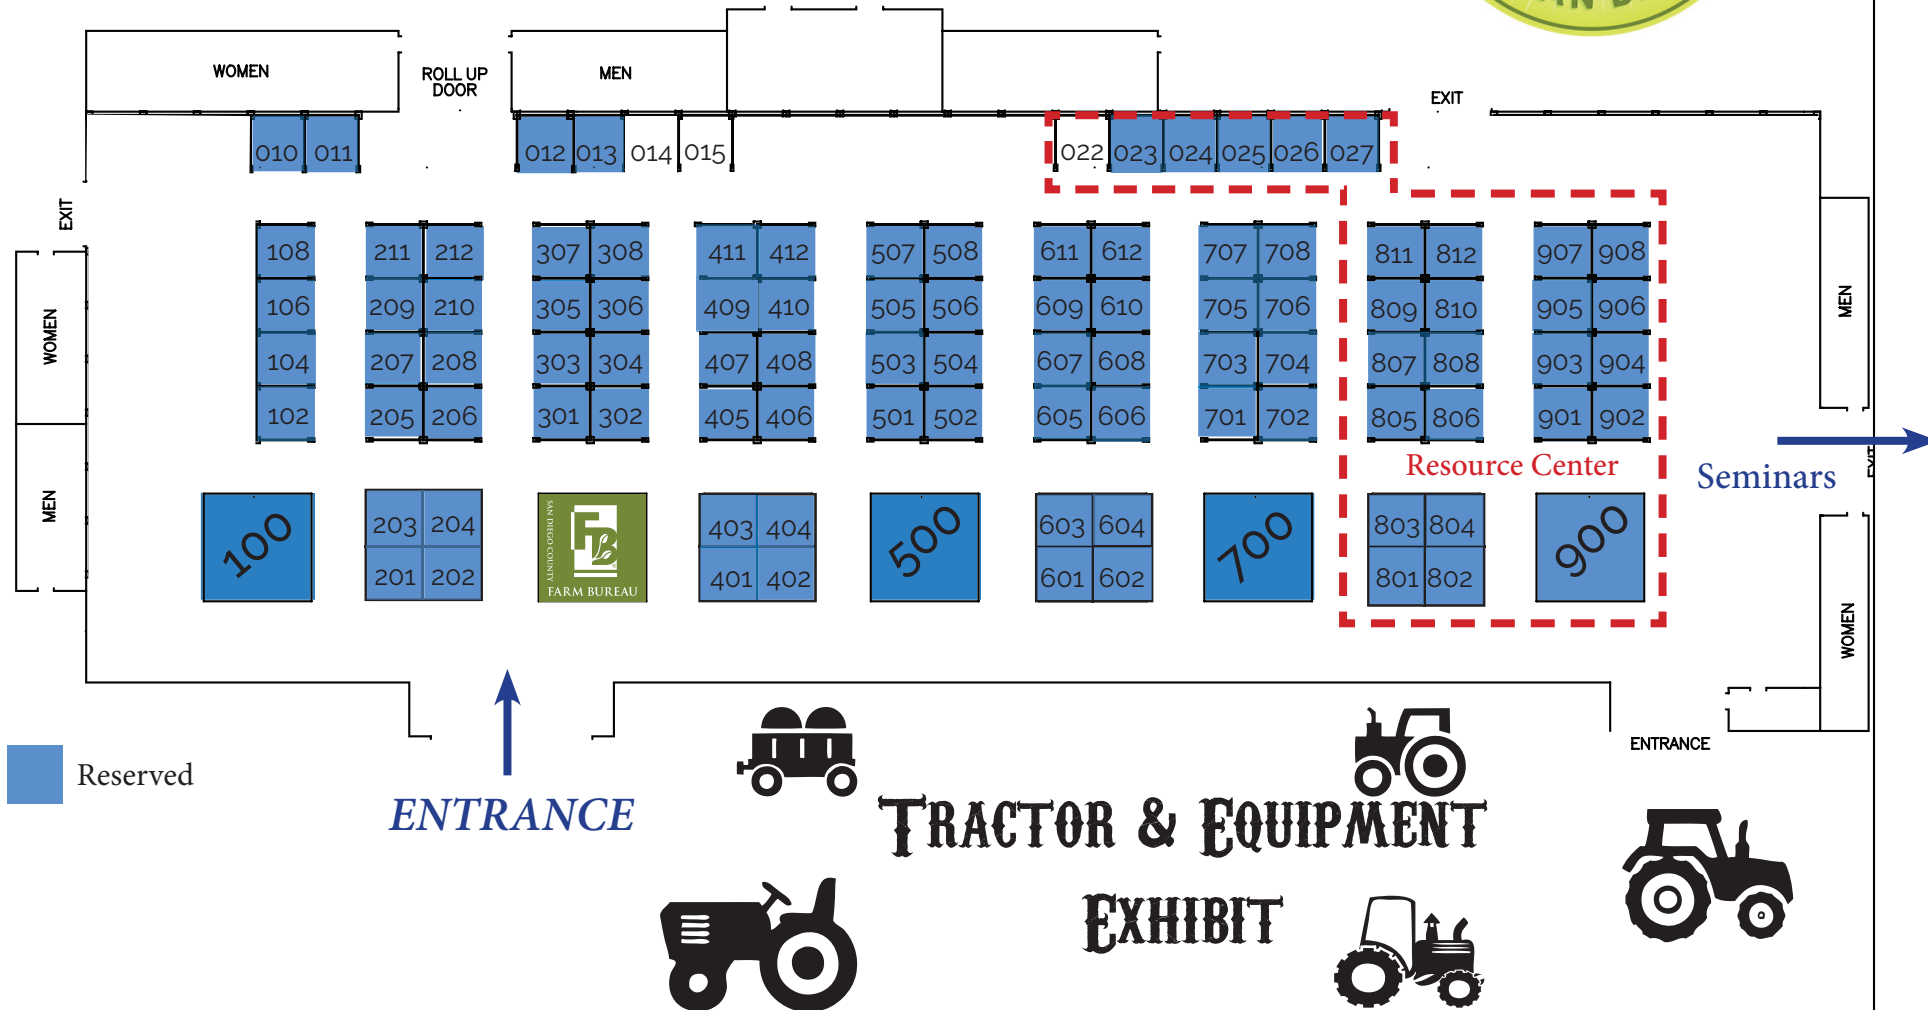

San Diego Farm & Nursery Expo

November 2017
Bing Crosby Hall

10	Upcycle & Company LLC
11	Worm Gold
12	Poppelmann Plastics
13	American Hort. Supply
14	
15	
23	SD Sheriff Dept.
24	Center for Applied Hort. Research
25	CAPCA San Diego
26	A Growing Passion
27	USDA Risk Mgmt Agency
100	Advanced Display Systems
102	Wilco Distributors Inc.
104	Artesia Sawdust Products
106	AmeriGas Propane
108	CA Coffee Growers
201	Fleurizon International
202	LTS Solar Energy
203	Fleurizon International
204	American Ag Credit
205	Soil Retention
206	Tyler Insurance Agency
207	Epicurean SD
208	Agromin
209	Stover Seed Company
210	Harrell's Fertilizer
211	Marsh & McLennan Ins.
212	WaterPulse
300	Farm Bureau & AITC
301	Agri Service Inc.
302	Farm Employers Labor Service
303	Waypoint Analytical

304	Senninger Irrigation
305	BASF
306	Sun Gro Horticulture
307	iHort
308	Redback Boots
401	Index Fresh
402	Mineral Maxx
403	Larson Irrigation, Inc.
404	Jim's Supply Company, Inc.
405	Grangetto's Farm & Garden
406	PBM Supply
407	Grangetto's Farm & Garden
408	Nature's Source
409	Knights Grapevine Nursery
410	Aquamatsystems
411	Tree Defender
412	Agrian
500	Crop Production Services
501	T & R Company
502	Neudorff USA
503	Cascade Energy/SDG&E
504	Ferrellgas LP
505	Code 3 Drone
506	Suncrest Nurseries, Inc.
507	Sustane Natural Fertilizers
508	Blue Rock, Inc.
601	SiteOne Landscape Supply
602	True Organics Products
603	Anything Weather
604	OHP, Inc.
605	Layer3 Security Services
606	Westbridge Ag Products
607	Biosafe Systems

906	UC Cooperative Extension
907	Com Health Improvement
908	UC Cooperative Extension
outside	Stotz Equipment
outside	Cart Mart
outside	Pauley Equipment
outside	Bahco Pruning Tools