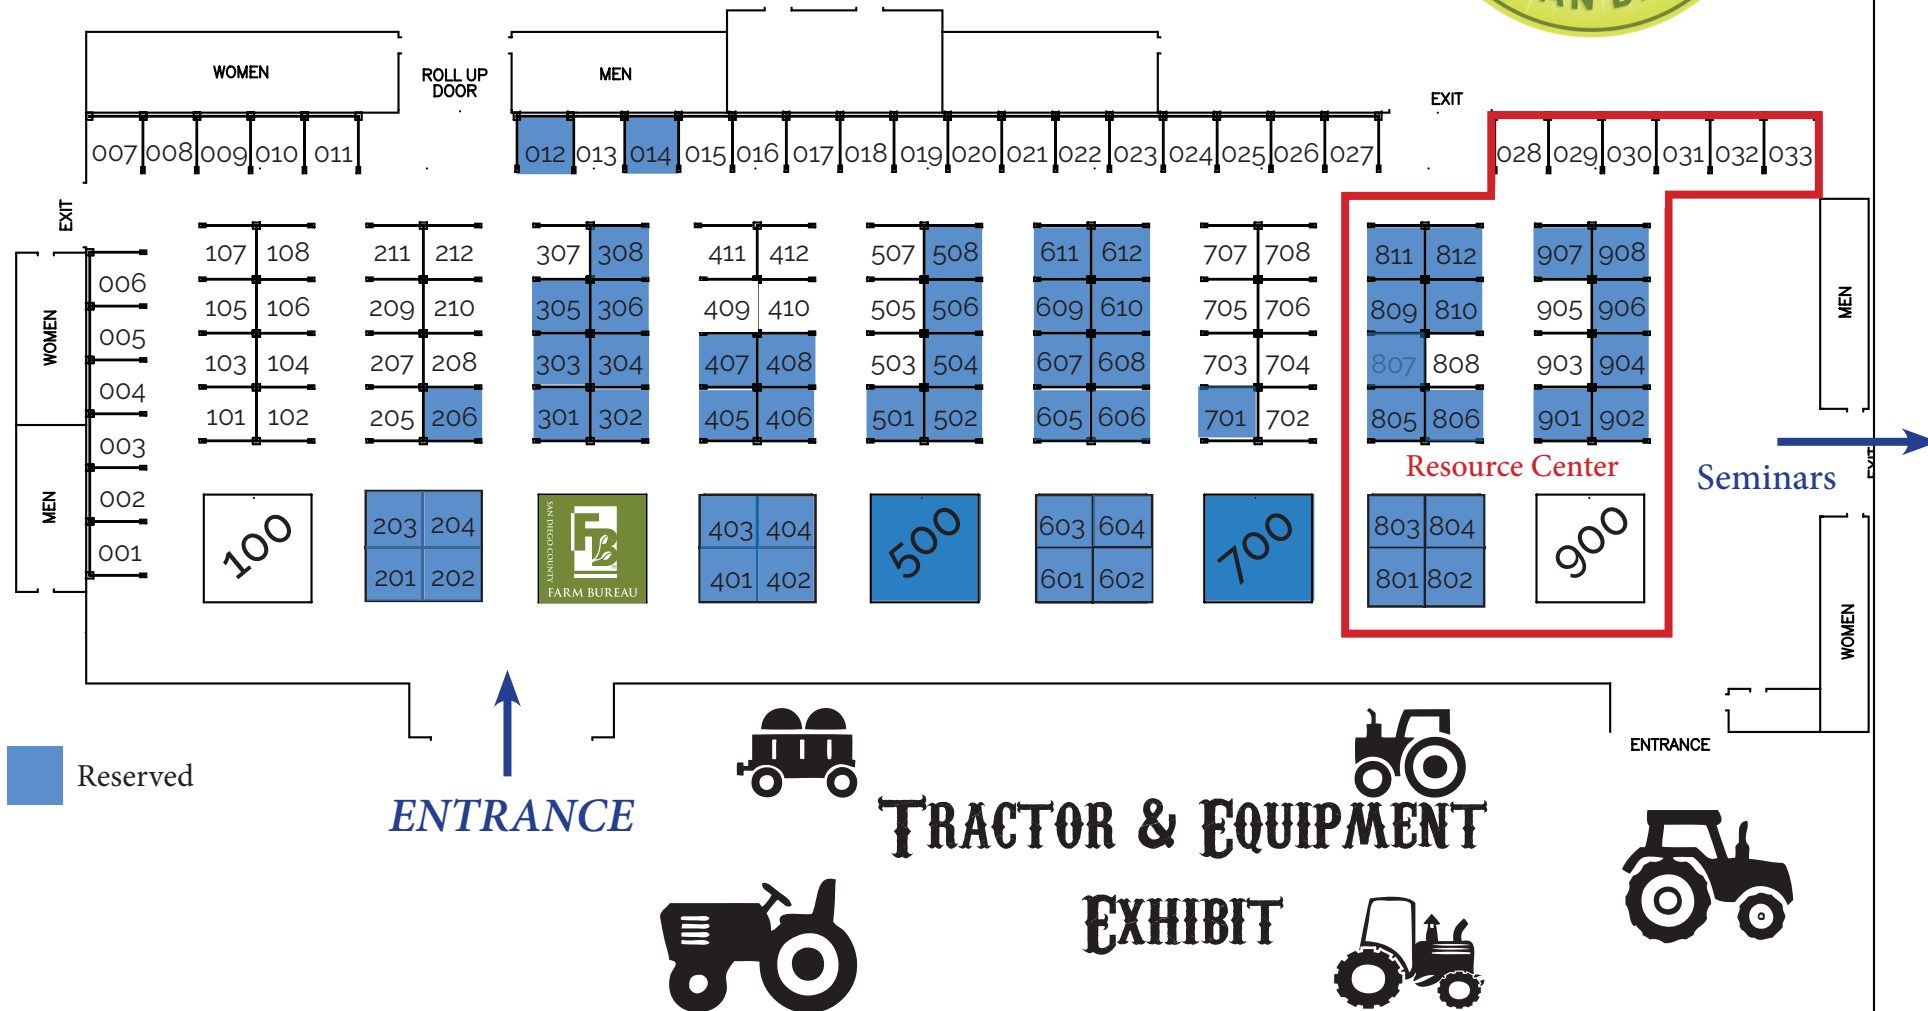

San Diego Farm & Nursery Expo

November 2017
Bing Crosby Hall

1	
2	
3	
4	
5	
6	
7	
8	
9	
10	
11	
12	Poppelmann Plastics
13	
14	Earth Scientia
15	
16	
17	
18	
19	
20	
21	
22	
23	
24	
25	
26	
27	
28	
29	
30	
31	
32	
33	

100	
101	
102	
103	
104	
105	
106	
107	
108	
201	RESERVED
202	LTS Solar Energy
203	RESERVED
204	American Ag Credit
205	
206	Tyler Insurance Agency
207	
208	
209	
210	
211	
212	
300	Farm Bureau & AITC
301	Agri Service Inc.
302	Farm Employers Labor Service
303	Waypoint Analytical
304	Senninger Irrigation
305	BASF
306	Sun Gro Horticulture
307	
308	Redback Boots

401	Index Fresh
402	Mineral Maxx
403	Larson Irrigation, Inc.
404	Jim's Supply Company, Inc.
405	Grangetto's Farm & Garden
406	PBM Supply
407	Grangetto's Farm & Garden
408	Nature's Source
409	
410	
411	
412	
500	Crop Production Services
501	T & R Company
502	Neudorff USA
503	
504	Ferrellgas LP
505	
506	Suncrest Nurseries, Inc.
507	
508	Blue Rock, Inc.
601	SiteOne Landscape Supply
602	True Organics Products
603	Anything Weather
604	OHP, Inc.
605	Layer3 Security Services
606	Westbridge Ag Products
607	BioSafe Systems
608	Wilbur-Ellis Company
609	Zenith
610	AgroLiquid
611	Target Specialty Products
612	Soil Technology