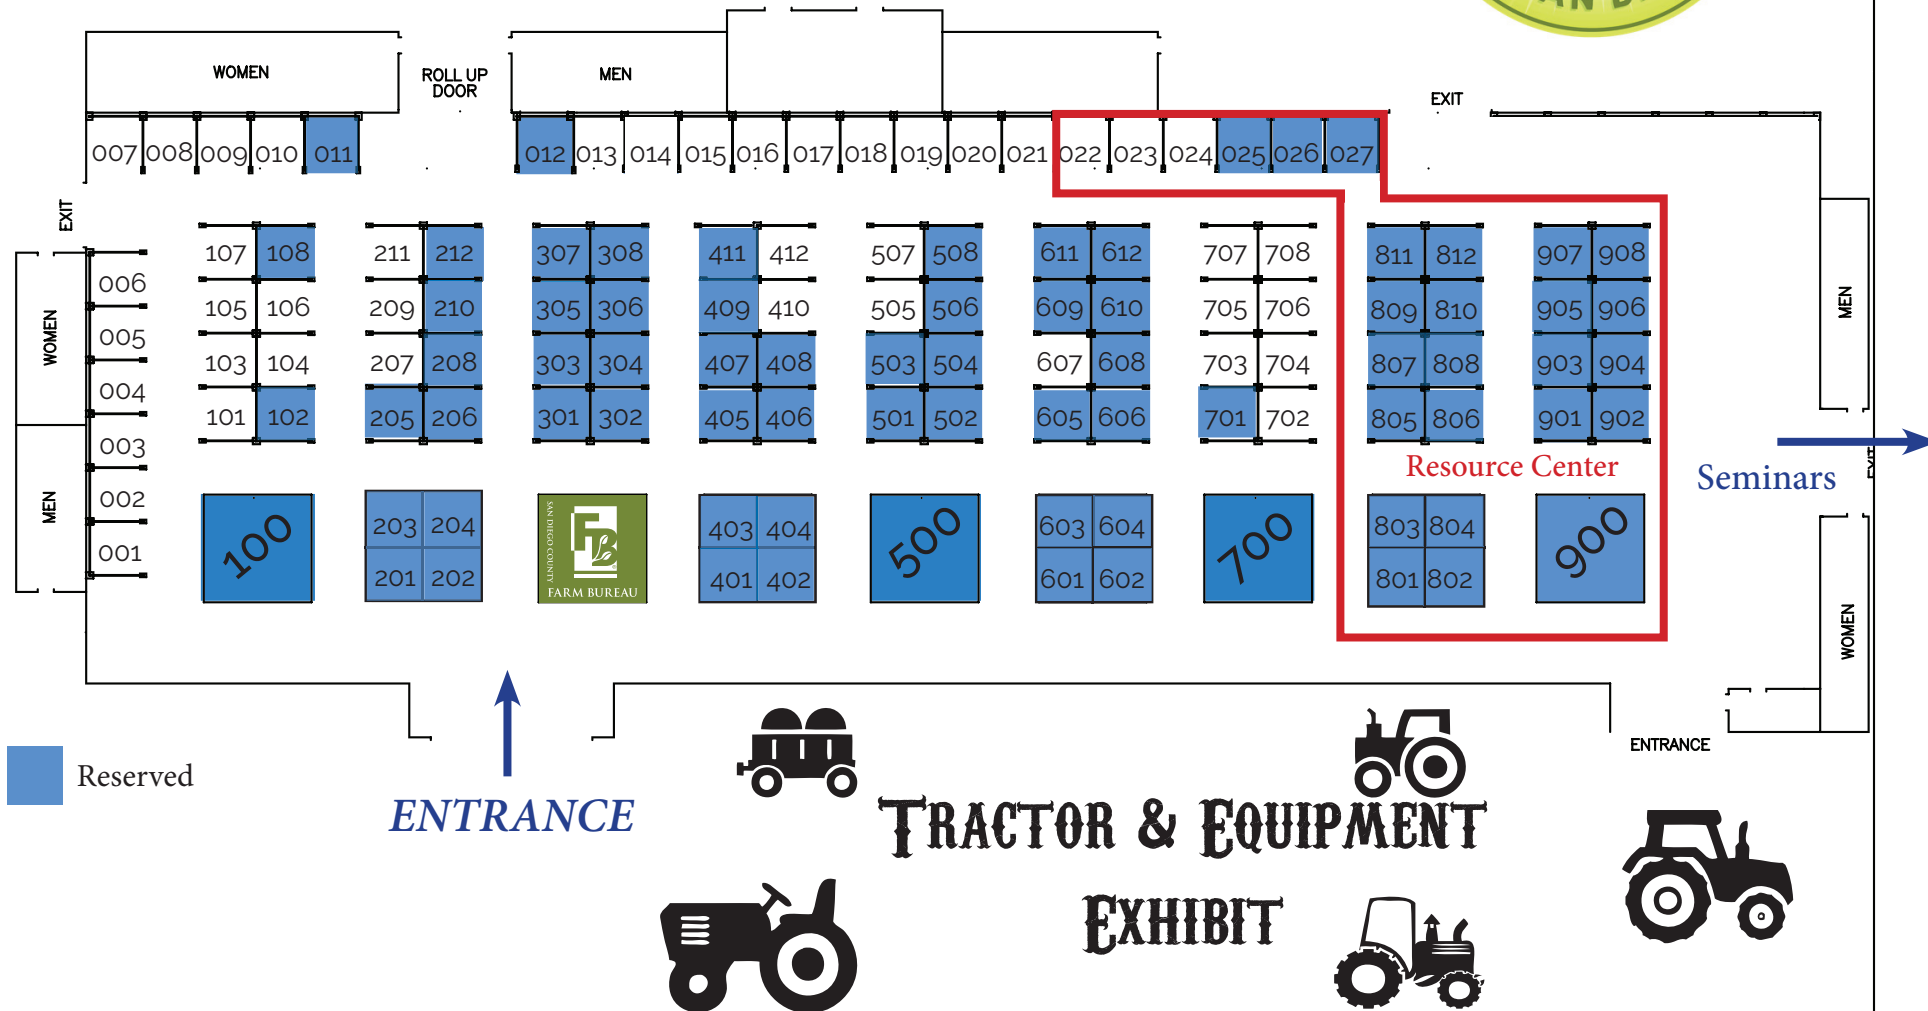

San Diego Farm & Nursery Expo

November 2017
Bing Crosby Hall

1	
2	
3	
4	
5	
6	
7	
8	
9	
10	
11	CA Vermiculture
12	Poppelmann Plastics
13	
14	
15	
16	
17	
18	
19	
20	
21	
22	
23	
24	
25	CAPCA San Diego
26	A Growing Passion
27	USDA Risk Mgmt Agency
28	
29	
30	
31	
32	
33	

100	Advanced Display Systems
101	
102	Wilco Distributors Inc.
103	
104	
105	
106	
107	
108	CA Coffee Growers
201	RESERVED
202	LTS Solar Energy
203	RESERVED
204	American Ag Credit
205	Soil Retention
206	Tyler Insurance Agency
207	
208	Fleurizon International
209	
210	Harrell's Fertilizer
211	
212	WaterPulse
300	Farm Bureau & AITC
301	Agri Service Inc.
302	Farm Empliers Labor Service
303	Waypoint Analytical
304	Senninger Irrigation
305	BASF
306	Sun Gro Horticulture
307	iHort
308	Redback Boots